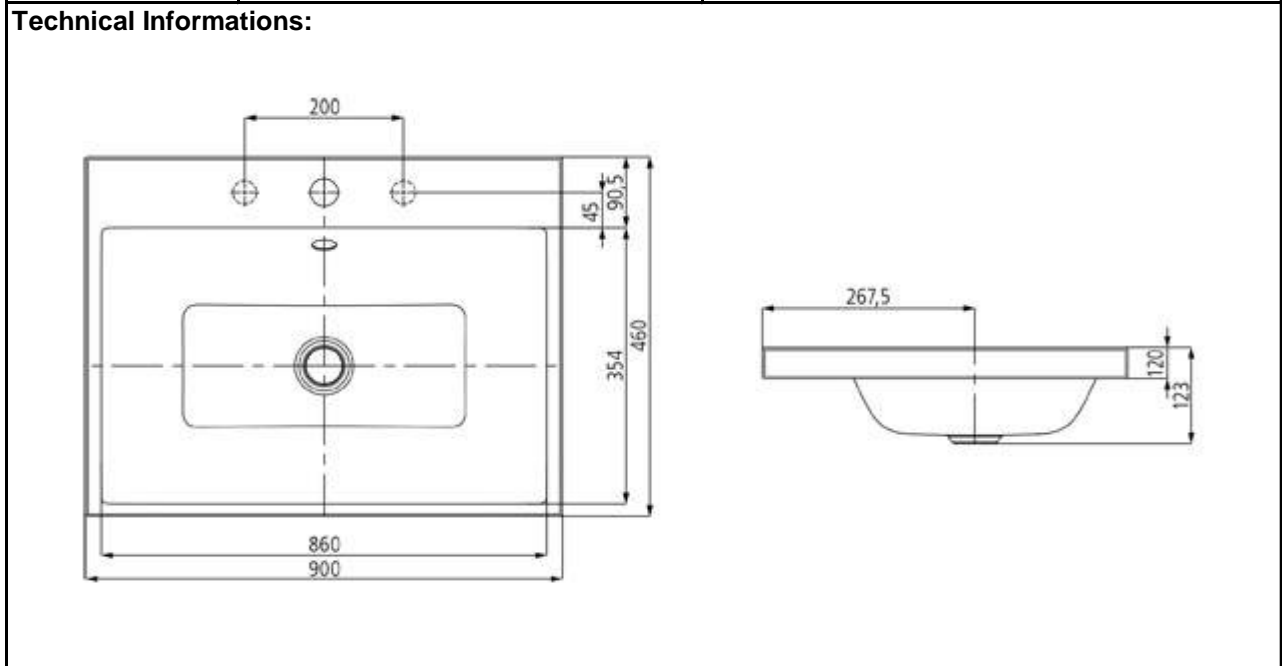

SPECIFICATION SHEET

BRAND:	KALDEWEI	Product Photo: 
ORIGIN:	Germany	
SERIES:	Puro	
PRODUCT DESCRIPTION:	Puro 3158 Countertop washbasin Height of rim: 120mm single tap hole with overflow w/ easy clean finish	
MODEL No.	9008 0601 3001	
FINISH/COLOUR:	Alpine white	
DIMENSIONS:	900 x 460 x 123mm	
OPTIONAL MATCHING PARTS:	pop-up waste	